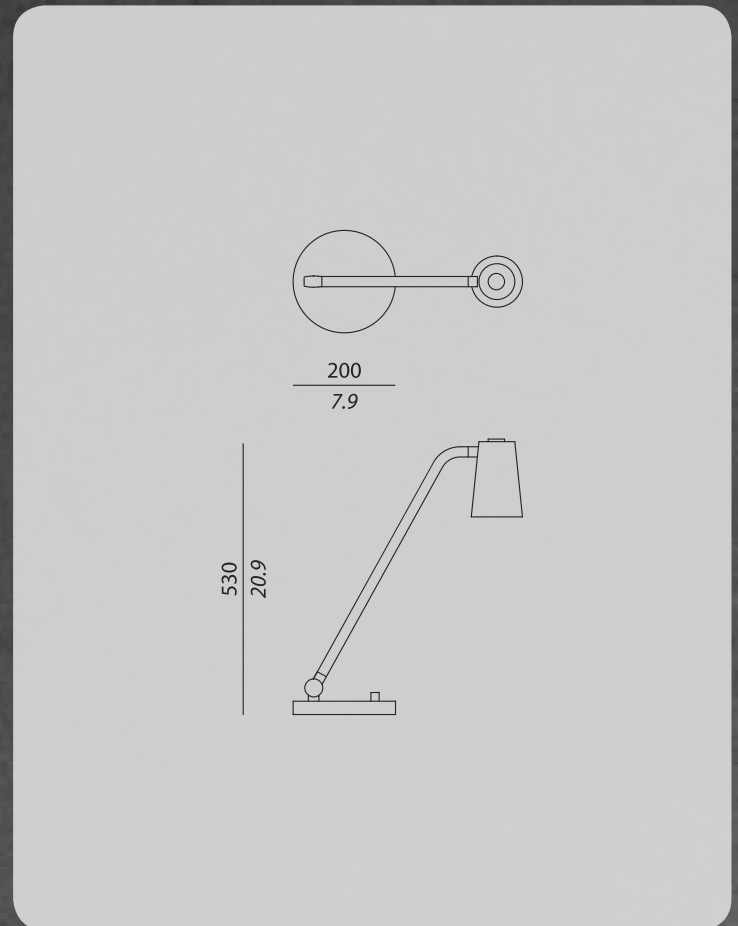

UP DESK

TECHNICAL SHEET

UBICAZIONE : interni / **LOCATION** : indoor

CODICE IP / IP CODE : IP20

TIPOLOGIA / TYPOLOGY :

Lampada da tavolo e da lettura / *Table and reading lamp*

FINITURE e MATERIALI / FINISHES and MATERIALS :

Cromo con dettagli in nickel nero lucido. Stelo rivestito in corda di seta intrecciata color grigio fumo / *Chrome with polished black nickel details. Covered by braided silky cord, grey colour*

Bronzo spazzolato con dettagli in ottone satinato. Stelo rivestito in corda di seta intrecciata color miele / *Satin bronze with satin brass details. Covered by braided silky cord, dark honey colour*

DIFFUSORE / DIFFUSER :

Cromo con interno oro / *Chrome with gold lining*

Bronzo spazzolato con interno oro / *Satin bronze with gold lining*

CABLE

MATERIALE / MATERIAL :

Cavo in tessuto nero. Interruttore sulla base

Black fabric cable. Switch on to the base

LUNGHEZZA CAVO / LENGTH OF THE CABLE :

300 + 2000 mm

LIGHT SOURCE

FONTE inclusa / SOURCE included :

1 x E27 Led

POTENZA / POWER : 5 W

TEMPERATURA DI COLORE / COLOUR TEMPERATURE :

2700 K

CRI : 90

EMISSIONE / EMISSION : 800 Lm

ALIMENTAZIONE / TENSION : 220 V

TECHNICAL DRAWINGS

BONTARDI® UP DESK

Questo dispositivo è compatibile con lampade di classi energetiche:

Questa lampada è venduta con una lampadina di classe energetica: **A+**

874/2012