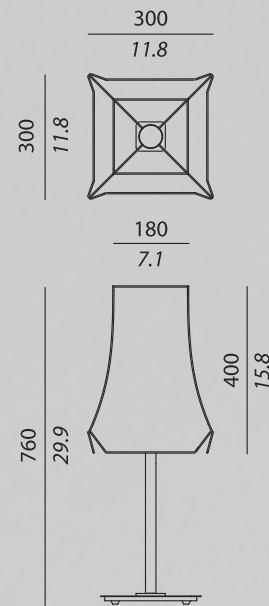

CLOCHE TA NEW

TECHNICAL SHEET

UBICAZIONE / LOCATION : interni / *indoor*

CODICE IP / IP CODE : IP20

TIPOLOGIA / TYPOLOGY :

Lampada da tavolo / *Table lamp*

FINITURE e MATERIALI / FINISHES and MATERIALS :

Base in bronzo spazzolato o cromo / *Satin bronze or chrome*

PARALUME / SHADE :

Cotone bianco - interno trasparente con passamaneria nera / *White cotton - transparent lining with black trim*

Diffusore in plexiglass / *Diffuser in plexiglass*

CABLE

MATERIALE / MATERIAL :

Cavo rivestito in tessuto nero con interruttore On/Off

Black fabric with On/Off switch

LUNGHEZZA CAVO / LENGTH OF THE CABLE :

300 + 2000 mm

LIGHT SOURCE

FONTE inclusa / SOURCE included :

1 x E27 alogena a basso consumo / *Halogen energy saving*

POTENZA / POWER : max 42 W

TEMPERATURA DI COLORE / COLOUR TEMPERATURE :

2900 K

CRI : 100

EMISSIONE / EMISSION : 1 x 625 Lm

ALIMENTAZIONE / TENSION : 220 V

Idoneo all'uso di lampadine LED e fluorescenti compatte / *Suitable for LED or compact fluorescent bulbs (CFL)*

TECHNICAL DRAWINGS