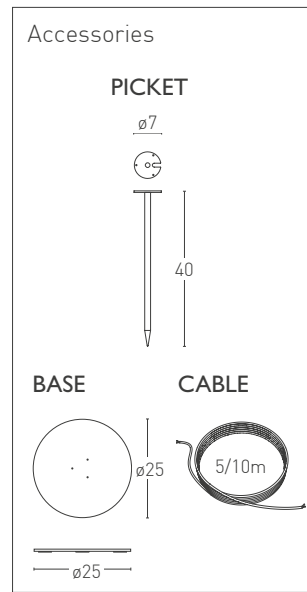

Units: cm

Finishes

- 173 Dark brown (outdoor use)

Diffuser

PE Polyethylene opal white

Cable

5/10 m on demand

Suggested light source