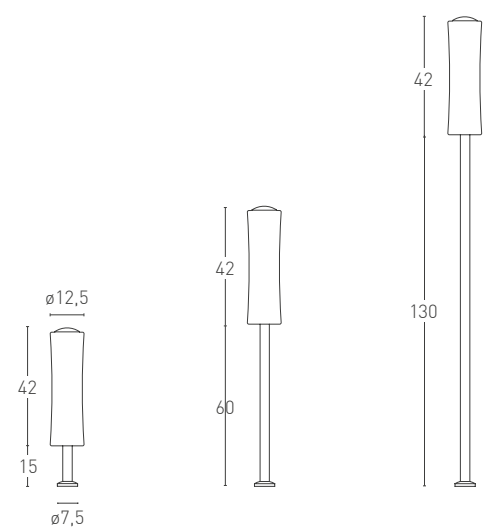

Units: cm

Finishes

- 173 Dark brown (outdoor use)

Diffuser

PE Polyethylene opal white

Cable

5/10 m on demand

Suggested light source