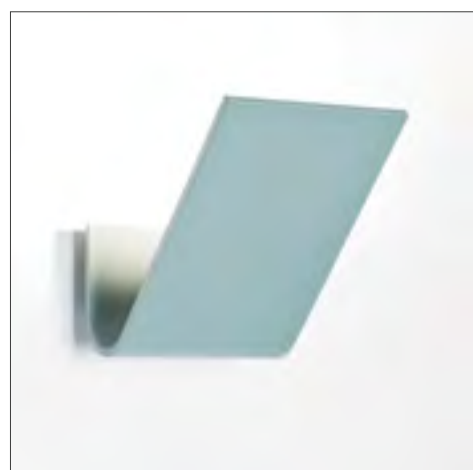

VIRGOLA

Design VillaTosca

VIRGOLA, lampada da parete a luce indiretta. Il design estremamente minimal che caratterizza il prodotto, consente la massima resa della tecnologia LED utilizzata. Disponibile con sorgente LED da 20W e 1560lm. Finiture fine textured (FT): bianco, grigio sabbia, emerald e oxyde.

VIRGOLA, indirect light wall lamp. The extremely minimal design that characterizes the product allows the maximum exploitation of the LED technology used. Available with LED light source 20W and 1560lm. Fine textured (FT) finishes: white, sand grey, emerald and oxyde.

「ヴィルゴラ」は、ウォールタイプの間接照明ランプです。究極のミニマル・デザインを特徴とする製品で、使われているLED光源技術が与えるその効果は製品のコンセプトに大きく貢献しています。LED光源は、20ワット/1560ルーメン。塗装は、ファイン・テクスチャー塗装 (FT) : ホワイト、サンド・グレイ、エメラルド、オレンジの4種類が用意されています。

Finishes

- 105FT White
- 115R FT Sand grey
- 116FT Emerald
- 117FT Oxyde

Electronic driver

LED Light Engine dimmable TRIAC

Light source

LED

LED 20W 220/240V
1560lm 3000K CRI>90

A

Certification

CE EAC F Classe I IP20

Units: cm