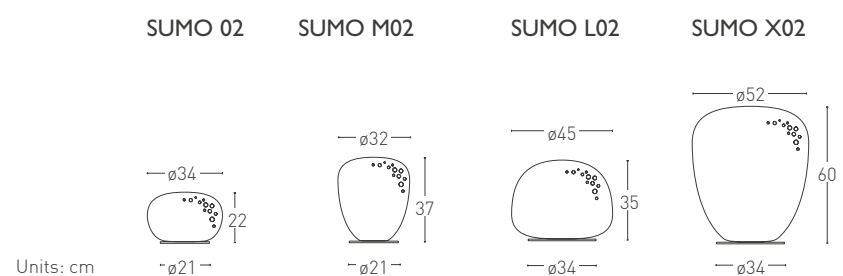

SUMO 02/M02/L02/X02

Design VillaTosca

Lampade da tavolo realizzate in policarbonato microforato. Base realizzata in metallo verniciato bianco opaco. Regolatore di intensità luminosa incluso.

Table lamps in micropunched polycarbonate. Metal frame is powder coated in matt white. Dimmer included.

ピース状のポリカーボネート製グローブのテーブルランプ。スチール製の筐体はホワイト半光沢の塗装仕上げ。調光機能付き。