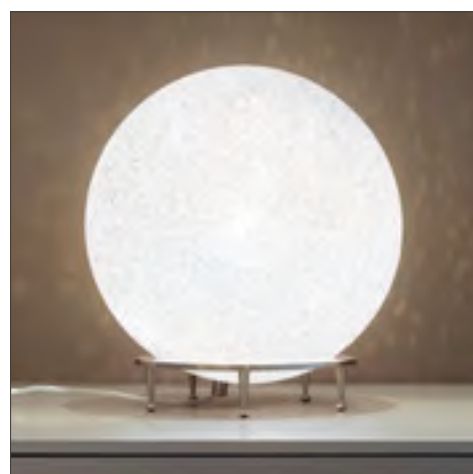

Certification