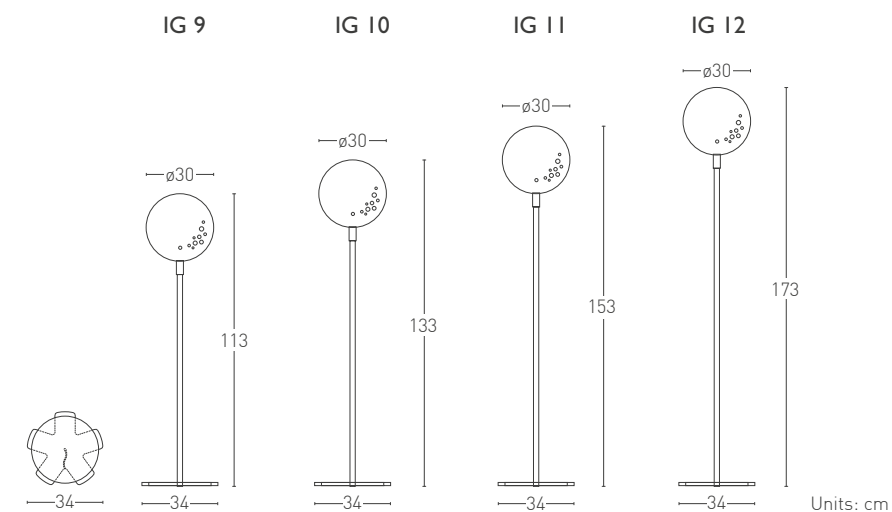

ICEGLOBE 9/10/11/12

Design VillaTosca

ICEGLOBE da terra con sfera da 30 cm. Stelo disponibile in 4 diverse altezze. Diffusore realizzato in policarbonato microforato autoestinguento. Stelo e base realizzati in metallo con finitura nichel satinato. Regolatore di intensità luminosa incluso.

ICEGLOBE floor model with a sphere of 30 cm. Stem available in 4 different heights. Diffuser made of self-extinguishing micropunched polycarbonate. Stem and base made of metal with a satin nickel finish. Dimmer included.

グローブ直径30cmのフロアタイプの「アイスグローブ」。ステムの長さの違いから、4つの高さが選べます。グローブは、ポリカーボネート(自己消化性素材)製。ステムとベースは、ニッケルサテン仕上げのメタル製。調光器付き。