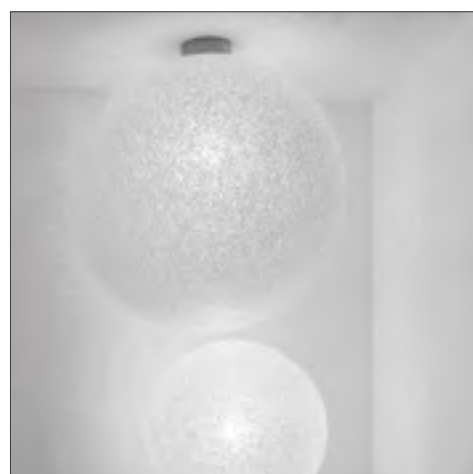

ICEGLOBE line for suspension lamps of 30, 45, 57 and 78 cm. Diffuser made of self-extinguishing micropunched polycarbonate, ceiling rose with a satin nickel finish. It may be mounted on the ceiling off centre with respect to the ceiling rose for the models: IG S, IG LS, IG MAXI S.

ICEGLOBE in the half-sphere suspension models with a diameter of 57 or 78 cm. Diffuser made of self-extinguishing micropunched polycarbonate, supplied with ceiling rose with a satin nickel finish. It may be mounted on the ceiling off centre with respect to the ceiling rose for IG SEMI MAXI only.

ICEGLOBE 2I/2IL

Design VillaTosca

ICEGLOBE nelle versioni da parete e plafone con diametro 30 o 45 cm. Diffusore realizzato in policarbonato microforato autoestinguente, attacco a muro con finitura nichel satinato.

ICEGLOBE in the wall and in the ceiling versions with a diameter of 30 cm and 45 cm. Diffuser made of self-extinguishing micropunched polycarbonate, wall holder with a satin nickel finish.

アイスグローブのウォール/シーリングタイプ。グローブの直径は30cmと45cm。グローブは、ポリカーボネート(自己消化性素材)製。取り付けベースは、ニッケルサテン仕上げのメタル製。