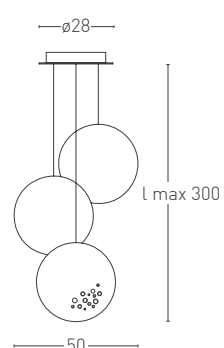

ICEGLOBE BUBBLE 3/5/10 / MINI BUBBLE 3/5/10

Design VillaTosca

ICEGLOBE BUBBLE, sospensione a cascata da 3, 5 o 10 elementi. Sfera realizzata in policarbonato autoestinguente microforato dal diametro di 30 e 20 cm per la versione MINI. Rosone per attacco a soffitto disponibile in bianco opaco con dettagli nichel satinato. Lunghezza cavo massima 3 metri.

ICEGLOBE BUBBLE, cascade suspension version composed of 3, 5 or 10 elements. Sphere made of self-extinguishing micropunched polycarbonate with a diameter of 30 and 20 cm for the MINI version. The canopy is available in matt white finish with details in satin nickel. Cable length: max 3 m.

「アイスグローブ・バブル」は、3、5または10個のエレメントのペンダントタイプ。グローブは、30cmと20cm（「ミニ」バージョン）のポリカーボネート（自己消化性素材）製。天井取り付け用フランジカバーは、ニッケルサテンとホワイト半光沢から選択可能。最大ケーブルの長さは、3メートル。

IG BUBBLE 3