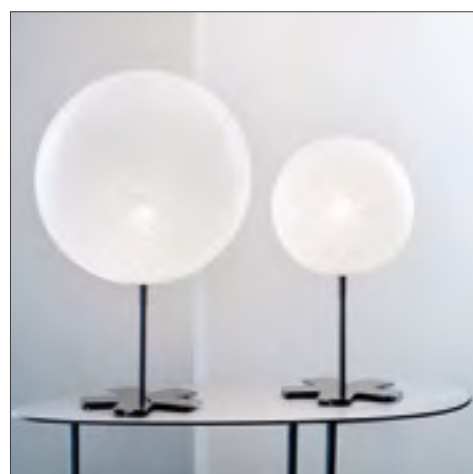

ICEGLOBE line for suspension lamps of 30, 45, 57 and 78 cm. Diffuser made of self-extinguishing micropunched polycarbonate, ceiling rose with a satin nickel finish. It may be mounted on the ceiling off centre with respect to the ceiling rose for the models: IG S, IG LS, IG MAXI S.

ICEGLOBE floor model with a sphere of 45 cm. Stem available in 3 different heights. Diffuser made of self-extinguishing micropunched polycarbonate. Stem and base made of metal with a satin nickel finish. Dimmer included.

Units: cm

ICEGLOBE 03/L03

Design VillaTosca

ICEGLOBE da tavolo con sfera da 30 o 45 cm. Diffusore realizzato in policarbonato microforato autoestinguente. Stelo e base, realizzati in metallo con finitura nichel satinato. Regolatore di intensità luminosa incluso.

ICEGLOBE table model with a sphere of 30 or 45 cm. Diffuser made of self-extinguishing micropunched polycarbonate. Stem and base made of metal with a satin nickel finish. Dimmer included.

「アイスグローブ」のテーブルランプ。グローブは直径30、45 cmの二種類から構成されポリカーボネート（自己消化性素材）製。ステムとベースは、ニッケルサテン仕上げのメタル製。調光器付き。