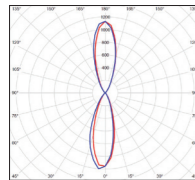

## SOURCES

E27 - 75W max Ø60 mm - H150 mm max  
GU5.3 MR16 LED - 2x5W max H48 mm max

GU5.3 (350 lm)  
Flux sortant - 2x318 lm