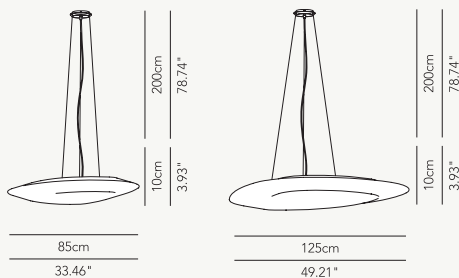

TECHNICALS

FINISHES

lycra

— Lycra sfoderabile e lavabile a 30°.

— Removable and washable at 30° lycra.

— Lycra déhoussable et lavable à 30°.

— Abnehmbarer und auf 30° waschbarer Lycra-Überzug.

— Lycra desenfundable y lavable a 30°.

** cable on measure