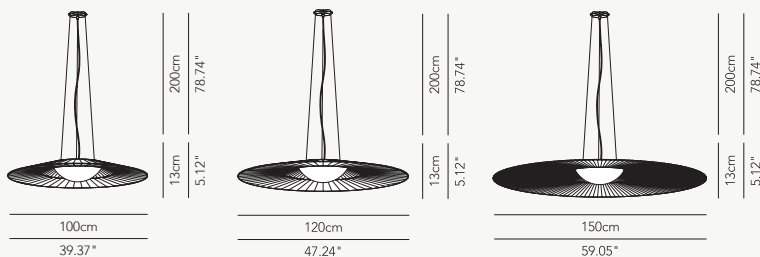

TECHNICALS

FINISHES

plissé

plissé ribbon

** cable on measure

* on demand