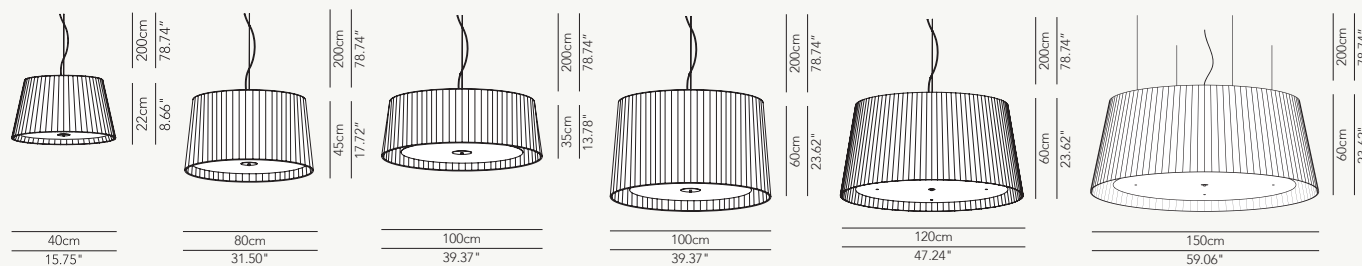

FINISHES

cotton

plissé

plissé ribbon

** cable on measure

* on demand