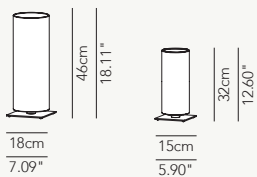

FINISHES

cotton

lycra

* on demand