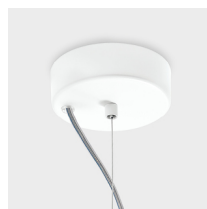

General technical features

products: Icaro

design: Brian Rasmussen 2011

ESPO LIGHTING

espo.com.au

sales@espo.com.au

MELBOURNE | ADELAIDE

Finiture

Colori

White

Black

Natural Iron

Metal structure

IP20

With finish detail

Black finish detail

Natural iron finish detail

Ceiling rose detail

Ceiling rose detail

* cable on measure

Technical features

products: Icaro Mini pendant lamp
design: Brian Rasmussen 2011

Mini pendant lamp - ø 22 x h 44	ø 22 x 44 2,5 Kg	lamp type 1xE14 max watt 42 W HES	ICIESO022G01
Medium pendant lamp - ø 50 x h 52	ø 50 x 52 6 Kg	lamp type 1xE27 max watt 42 W HES	ICIESO050G01
Maxi pendant lamp - ø 75 x h 34	ø 75 x 34 10 Kg	lamp type 1xE27 max watt 42 W HES	ICIESO075G01
Mega pendant lamp ø 100 x h 44	ø 100 x 44 20 Kg	lamp type 1xE27 max watt 70 W HES	ICIESO100G01

General technical features

products: Icaro

design: Brian Rasmussen 2011

Finiture

Colori

White

Black

Natural Iron