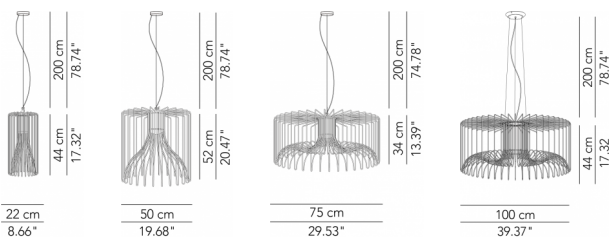

Natural iron finish detail

Ceiling rose detail

Ceiling rose detail

* cable on measure

Technical features

products: Icaro Mini pendant lamp
design: Brian Rasmussen 2011

Mini pendant lamp - ø 22 x h 44	ø 22 x 44 2,5 Kg	lamp type 1xE14 max watt 42 W HES	ICIESO022G01
Medium pendant lamp - ø 50 x h 52	ø 50 x 52 6 Kg	lamp type 1xE27 max watt 42 W HES	ICIESO050G01
Maxi pendant lamp - ø 75 x h 34	ø 75 x 34 10 Kg	lamp type 1xE27 max watt 42 W HES	ICIESO075G01
Mega pendant lamp ø 100 x h 44	ø 100 x 44 20 Kg	lamp type 1xE27 max watt 70 W HES	ICIESO100G01

General technical features

products: Icaro

design: Brian Rasmussen 2011

Finiture

Colori

White

Black

Natural Iron

Metal structure

IP20

With finish detail

Black finish detail

Natural iron finish detail

Technical features

products: Icaro Medium floor lamp
design: Brian Rasmussen 2011

Medium floor lamp ø 50 x h 52	ø 50 x 52	lamp type 1xE27 max watt 42 W HES	ICIETA050G01
Maxi floor lamp ø 75 x h 32	ø 75 x 35	lamp type 1xE27 max watt 42 W HES	ICIETA075G01
Mega floor lamp ø 100 x h 44	ø 100 x 47	lamp type 1xE27 max watt 42 W HES	ICIETA100G01