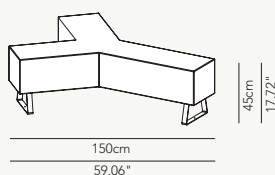

TECHNICALS

FINISHES

white

- Altri colori a richiesta per quantitativi minimi di fornitura.
- Different colours on demand for minimum purchasing quantity.
- Autres couleurs sur demande selon quantitatif minimum.
- Andere Farben auf Anfrage, ab Mindeststückzahl.
- Otros colores bajo demanda, para cantidades minimas de pedido.