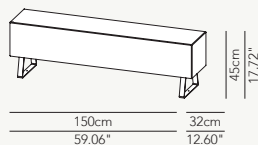

TECHNICALS

FINISHES

white

- Altri colori a richiesta per quantitativi minimi di fornitura.
- Different colours on demand for minimum purchasing quantity.
- Autres couleurs sur demande selon quantitatif minimum.
- Andere Farben auf Anfrage, ab Mindeststückzahl.
- Otros colores bajo demanda, para cantidades minimas de pedido.