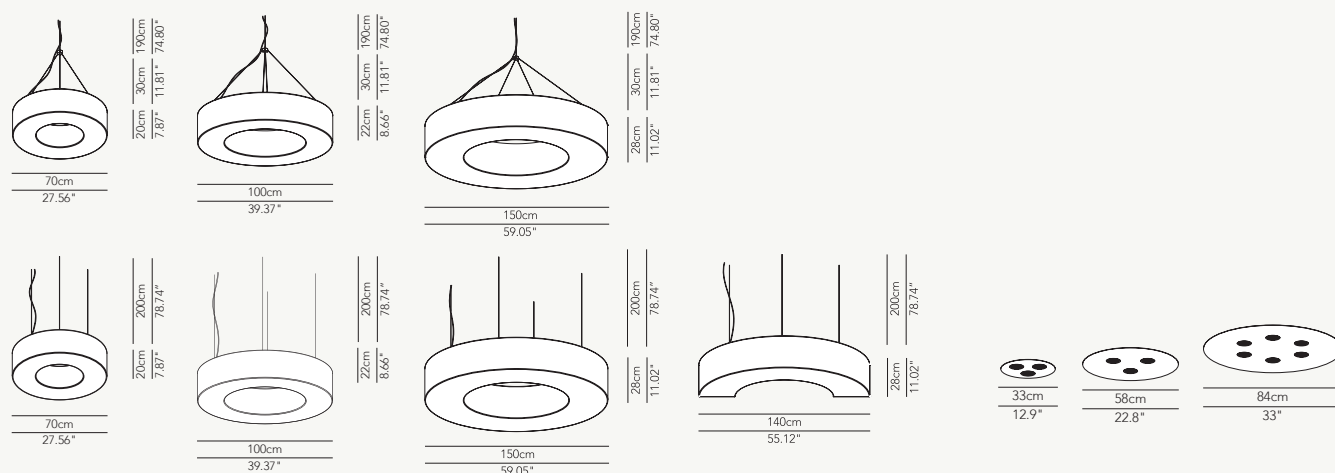

TECHNICALS

FINISHES

white

- Altri colori a richiesta per quantitativi minimi di fornitura.
- Different colours on demand for minimum purchasing quantity.
- Autres couleurs sur demande selon quantitatif minimum.
- Andere Farben auf Anfrage, ab Mindeststückzahl.
- Otros colores bajo demanda, para cantidades minimas de pedido.

** cable on measure