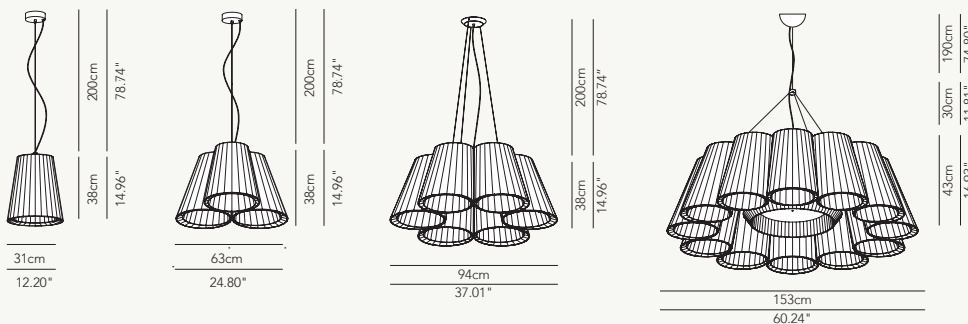

TECHNICALS

FINISHES

plissé

plissé ribbon

** cable on measure
* on demand