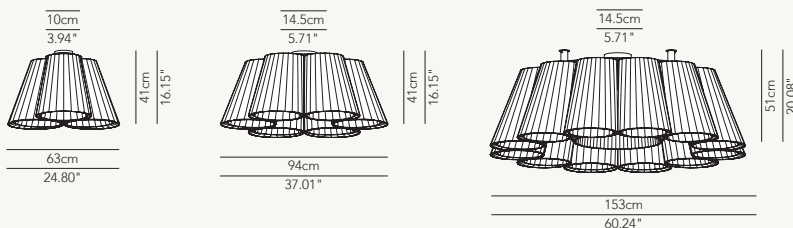

FINISHES

plissé

plissé ribbon

* on demand