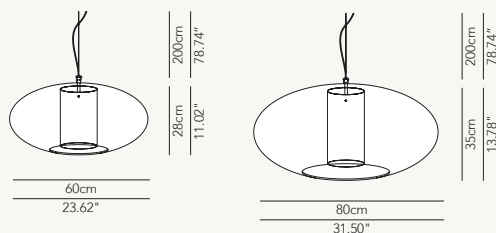

TECHNICALS

FINISHES

white

orange

red

cotton

plissé

plissé ribbon

washable

** cable on measure
* on demand