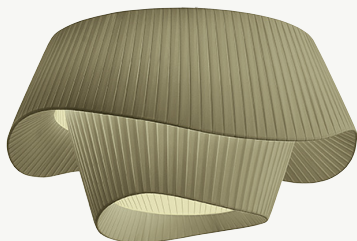

INFO

COCEPL100PO2 + COCEPL080PO2 + COCEPL060P02

— Sospensione e plafoniera in plissé fasciato a mano. Pannello di finitura inferiore in plexiglass opale.

— Suspension and ceiling lamp in hand-finished pleated fabric. Opal plexiglass finishing disc underneath.

— Suspension et plafonnier en plissé fait à la main. Disque de finition inférieur en plexiglas opale.

— Hänge- und Deckenleuchte aus handgerafftem Plissee. Untere Abschlussplatte aus Plexiglas opal.

— Suspensión y plafón en plisado hecho a mano. Disco de plexiglass opal en la parte inferior.

CODE & LIGHT BULBS

COCEPL060P01

→ ø 60 × h 34 – kg 4

COCEPL080P01

→ ø 80 × h 45 – kg 7

COCEPL100P01

→ ø 100 × h 56 – kg 10

plafoniera, ceiling lamp, plafonnier, Deckenleuchte, plafón

→ ø 60

⊙ 2 × E27 HES 42W

⊙ 2 × E 27 20W fluo

⊙ 2 × E 27 LED

⊙ 2 × FC-T5 22W+40W

⊙ 1 × modulo LED 24,2W (2990 lm) 3000K

→ ø 80

⊙ 3 × E27 42W HES

⊙ 3 × E 27 20W fluo

⊙ 3 × E 27 LED

⊙ 2 × FC-T5 22W+40W

⊙ 1 × modulo LED 30,6W (3950 lm) 3000K

→ ø 100

⊙ 4 × E27 HES 70W

⊙ 4 × E 27 20W fluo

⊙ 4 × E 27 LED

⊙ 2 × FC-T5 22W+40W

⊙ 1 × modulo LED 30,6W (3950 lm) 3000K

⊙ 3 × modulo LED 30,6W (11.850 lm) 3000K

INDOOR IP 20

TECHNICALS

34cm
13.38"

45cm
17.71"

56cm
22.05"

30cm
11.81"
60cm
23.62"

40cm
15.74"
80cm
31.49"

50cm
19.69"
100cm
39.37"

FINISHES

plissé

** cable on measure
* on demand