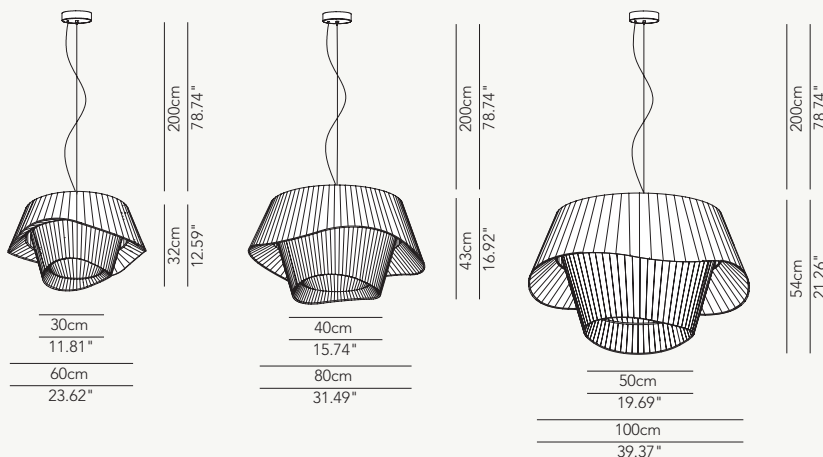

CODE & LIGHT BULBS

COCESP060P01

→ ø 60 × h 32 – kg 4

COCESP080P01

→ ø 80 × h 43 – kg 7

COCESP100P01

→ ø 100 × h 54 – kg 10

sospensione, suspension, suspension, Hängeleuchte, suspensión

⊙ 3 × E 27 20W fluo

⊙ 3 × E 27 LED

⊙ 2 × FC-T5 22W+40W

⊙ 1 × modulo LED 30,6W (3950 lm) 3000K

→ ø 100

⊙ 4 × E27 HES 70W

⊙ 4 × E 27 20W fluo

⊙ 4 × E 27 LED

⊙ 2 × FC-T5 22W+40W

⊙ 1 × modulo LED 30,6W (3950 lm) 3000K

⊙ 3 × modulo LED 30,6W (11.850 lm) 3000K

INDOOR IP 20

TECHNICALS

FINISHES

plissé

** cable on measure
 * on demand