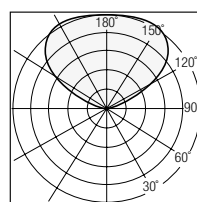

Modular wall lamp in anodized aluminum or painted in various finishes. Available in three versions, Right, Left, and Central.

DIMENSIONI | DIMENSION

DIAGRAMMI FOTOMETRICI | PHOTOMETRIC DIAGRAM

Diagramma Polare (120°)