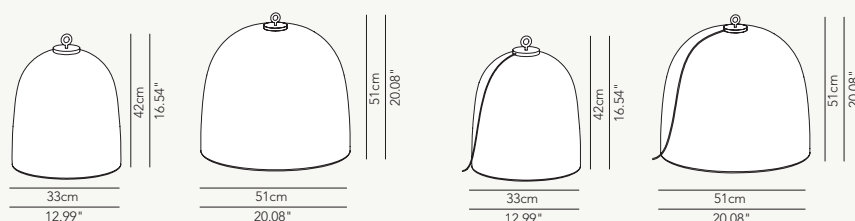

TECHNICALS

FINISHES

white

orange

red

lime

petrol

deep grey

* on demand