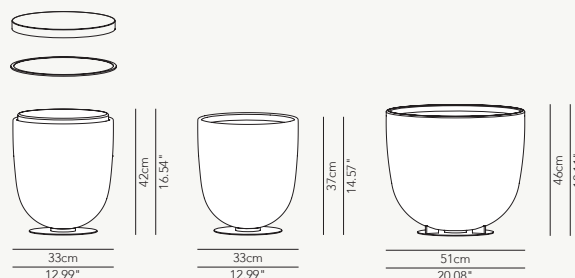

FINISHES

white

orange

red

lime

petrol

deep grey

* on demand