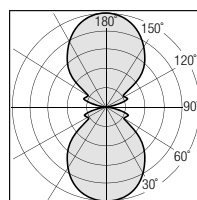

Is a bi-directional wall lamp only 3 cm thick. In two sizes 22x22 cm or 44x44 cm. It is characterized by a methacrylate body shielded in front by an aluminum layer with different possible finishes, also available in a mirror version. Integrated power supply, PMMA lenses. The special lens in PMMA within Area is designed and produced entirely by Puraluce.

DIMENSIONI | DIMENSION

DIAGRAMMI FOTOMETRICI | PHOTOMETRIC DIAGRAM

Diagramma Polare (75°)

Diagramma Conico (25W)

h(m)	Ø(cm)	(lux)
1	200	651
1.5	300	310
2	400	192
2.5	500	125
3	600	96

CM 22x22

12W + 12W 3000K 1440 lm + 1440 lm