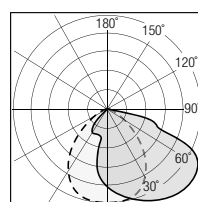

SIDE 100 150

DESCRIZIONE | DESCRIPTION

Apparecchio LED da incasso con fascio luminoso asimmetrico con effetto Wallwasher, Ø 100mm o Ø 150mm. Ghiera in alluminio e parabola ottica speciale in policarbonato ad alta resa. LED CRI 90.

Built-in swivel downlight LED with with asymmetrical bright beam with effect Wallwasher, Ø 100mm or Ø 150mm. Ring made of aluminium and polycarbonate optical reflector to high performance. LED CRI 90.

DIMENSIONI | DIMENSION

SIDE 100

SIDE 150

SISTEMI DI FISSAGGIO | FIXING SYSTEMS

Dimensioni foro per incasso : SIDE 100 Ø 85mm H.95mm
 SIDE 150 Ø 140mm H.100mm

DIAGRAMMI FOTOMETRICI | PHOTOMETRIC DIAGRAM

Diagramma Polare (Asy.)

Diagramma Conico (15W)

Diagramma Conico (25W)

SIDE 100

14W **3000K** **1624 lm**

Alimentazione Remota | Remote LED Driver

Finitura Finishes	Ottica Optic	Codice Code
<input type="checkbox"/> Grigio Grey	AS asimmetrica asymmetric	31264-W-AS
<input type="checkbox"/> Verniciato Bianco White painted	AS asimmetrica asymmetric	35621-W-AS