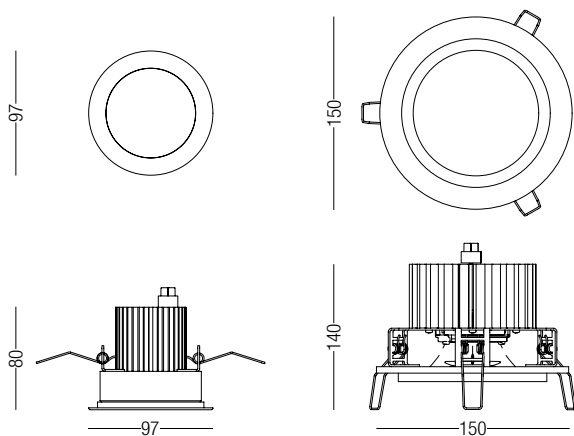

SIDE 100 150

DESCRIZIONE | DESCRIPTION

Apparecchio LED da incasso con fascio luminoso asimmetrico con effetto Wallwasher, Ø 100mm o Ø 150mm. Ghiera in alluminio e parabola ottica speciale in policarbonato ad alta resa. LED CRI 90.

Built-in swivel downlight LED with with asymmetrical bright beam with effect Wallwasher, Ø 100mm or Ø 150mm. Ring made of aluminium and polycarbonate optical reflector to high performance. LED CRI 90.

DIMENSIONI | DIMENSION

SIDE 100

SIDE 150

SISTEMI DI FISSAGGIO | FIXING SYSTEMS

Dimensioni foro per incasso : SIDE 100 Ø 85mm H.95mm
 SIDE 150 Ø 140mm H.100mm

DIAGRAMMI FOTOMETRICI | PHOTOMETRIC DIAGRAM

Diagramma Polare (Asy.)

Diagramma Conico (15W)

Diagramma Conico (25W)

SIDE 100

14W **3000K** **1624 lm**

Alimentazione Remota | Remote LED Driver

Finitura Finishes	Ottica Optic	Codice Code
<input type="checkbox"/> Grigio Grey	AS asimmetrica asymmetric	31264-W-AS
<input type="checkbox"/> Verniciato Bianco White painted	AS asimmetrica asymmetric	35621-W-AS