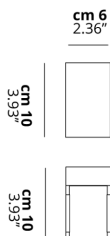

LASER CUBE

10x6 Led

FEATURES

- Frame:** Metal
- Diffusor:** None
- Dimmable:** Yes
- Dimmer:** Not Included
- Bulb:** Included

BULB

LED 3000K 1 x 9W | 850 lm

CERTIFICATION

SPECIFICATION SHEET

PHOTOMETRIC CURVE

None

FRAME	DIFFUSOR	LED COLOUR	CODE
 Copperty Bronze	None	3000K	036424
 Matte Black 9005	None	3000K	036431
 Matte White 9010	None	3000K	036423