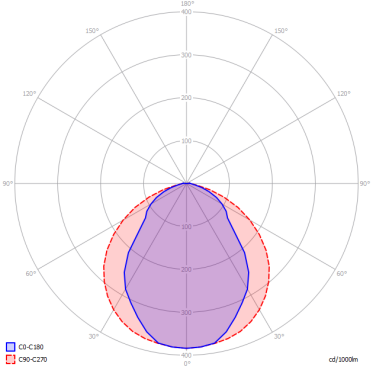

PHOTOMETRIC CURVE

FRAME	DIFFUSOR	LED COLOUR	CODE
Matte White 9016	None	3000K	146412