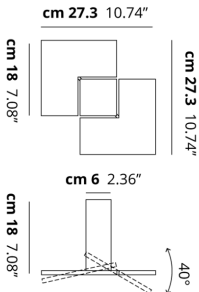

## PHOTOMETRIC CURVE

FRAME	DIFFUSOR	LED COLOUR	CODE
 Matte White 9016	None	3000K	146412