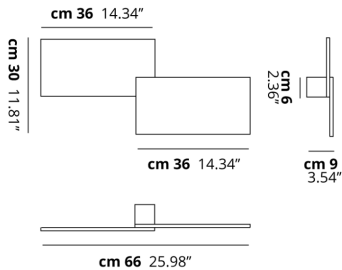

PUZZLE

Double Rectangle

FEATURES

- Frame:** Metal
- Diffusor:** None
- Dimmable:** Yes
- Dimmer:** Not Included
- Bulb:** Included

BULB

LED 2700K 2 x 17W | 3400 lm

or

LED 3000K 2 x 17W | 3600 lm

SPECIFICATION SHEET

CERTIFICATION

PHOTOMETRIC CURVE

FRAME	DIFFUSOR	LED COLOUR	CODE
<input type="radio"/> Matte White 9016	None	2700K	146005
<input type="radio"/> Matte White 9016	None	3000K	146001