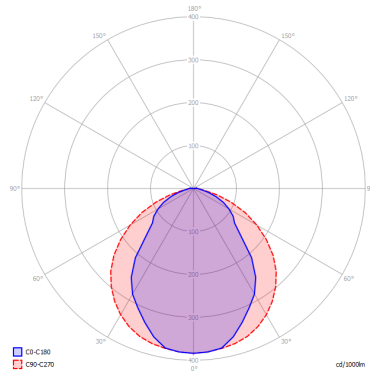

PUZZLE

Double Rectangle

FEATURES

- Frame:** Metal
- Diffusor:** None
- Dimmable:** Yes
- Dimmer:** Not Included
- Bulb:** Included

BULB

LED 2700K 2 x 17W | 3400 lm

or

LED 3000K 2 x 17W | 3600 lm

SPECIFICATION SHEET

CERTIFICATION

PHOTOMETRIC CURVE

FRAME	DIFFUSOR	LED COLOUR	CODE
<input type="radio"/> Matte White 9016	None	2700K	146005
<input type="radio"/> Matte White 9016	None	3000K	146001