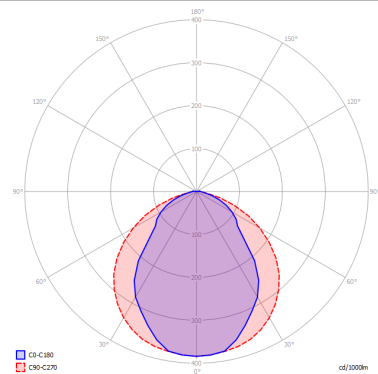

CERTIFICATION

PHOTOMETRIC CURVE

FRAME	DIFFUSOR	LED COLOUR	CODE
☐ Matte White 9016	None	2700K	146007
☐ Matte White 9016	None	3000K	146003