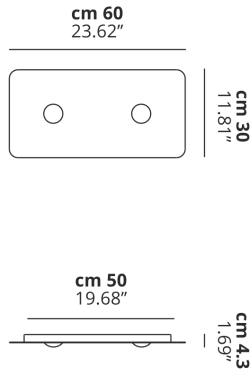

FROZEN

Medium

FEATURES

- **Frame:** Metal
- **Diffusor:** None
- **Dimmable:** Yes
- **Dimmer:** Not Included
- **Bulb:** Included

BULB

LED 2700K 2 x 17W | 3400 lm

or

LED 3000K 2 x 17W | 3600 lm

SPECIFICATION SHEET

CERTIFICATION

PHOTOMETRIC CURVE

FRAME	DIFFUSOR	LED COLOUR	CODE
Copperty Bronze	None	2700K	149018
Matte White 9016	None	2700K	149017
Copperty Bronze	None	3000K	149006
Matte White 9016	None	3000K	149002