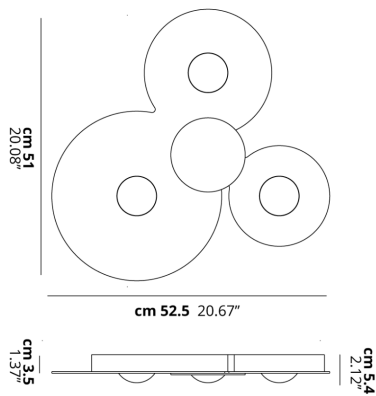

BUGIA

Triple

FEATURES

- **Frame:** Metal
- **Diffusor:** Plexiglass
- **Dimmable:** Yes
- **Dimmer:** Not Included
- **Bulb:** Included

BULB

LED DOB 2700K 3 x 15W | 3600 lm

or

LED DOB 3000K 3 x 15W | 3900 lm

SPECIFICATION SHEET

CERTIFICATION

PHOTOMETRIC CURVE

FRAME	DIFFUSOR	LED COLOUR	CODE
☐ Matte White 9010	☐ Chrome	2700K	161043
☐ Matte White 9010	☐ Glossy Copper	2700K	161044
☐ Matte White 9010	☐ Gold	2700K	161042
☐ Matte White 9010	☐ White	2700K	161041
☐ Matte White 9010	☐ Chrome	3000K	161047
☐ Matte White 9010	☐ Glossy Copper	3000K	161048
☐ Matte White 9010	☐ Gold	3000K	161046