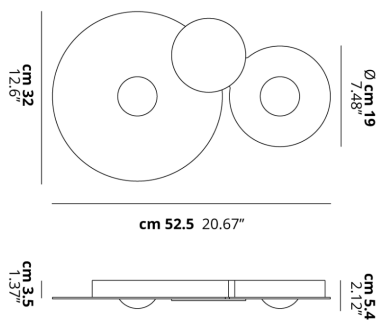

BUGIA

Double

FEATURES

- Frame:** Metal
- Diffusor:** Plexiglass
- Dimmable:** Yes
- Dimmer:** Not Included
- Bulb:** Included

BULB

LED DOB 2700K 2 x 15W | 2400 lm

or

LED DOB 3000K 2 x 15W | 2600 lm

SPECIFICATION SHEET

CERTIFICATION

PHOTOMETRIC CURVE

FRAME	DIFFUSOR	LED COLOUR	CODE
Matte White 9010	Glossy Copper	2700K	161036
Matte White 9010	Gold	2700K	161033
Matte White 9010	White	2700K	161033
Matte White 9010	Chrome	3000K	161039
Matte White 9010	Chrome	3000K	161035
Matte White 9010	Glossy Copper	3000K	161040
Matte White 9010	Gold	3000K	161038