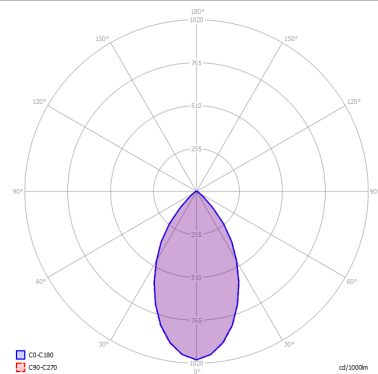

BUGIA

Double

FEATURES

- Frame:** Metal
- Diffusor:** Plexiglass
- Dimmable:** Yes
- Dimmer:** Not Included
- Bulb:** Included

BULB

LED DOB 2700K 2 x 15W | 2400 lm

or

LED DOB 3000K 2 x 15W | 2600 lm

SPECIFICATION SHEET

CERTIFICATION

PHOTOMETRIC CURVE

FRAME	DIFFUSOR	LED COLOUR	CODE
Matte White 9010	Glossy Copper	2700K	161036
Matte White 9010	Gold	2700K	161033
Matte White 9010	White	2700K	161033
Matte White 9010	Chrome	3000K	161039
Matte White 9010	Chrome	3000K	161035
Matte White 9010	Glossy Copper	3000K	161040
Matte White 9010	Gold	3000K	161038