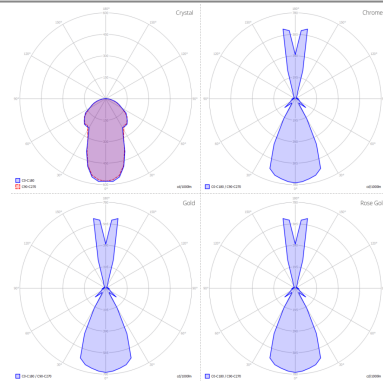

NOSTALGIA

Large

FEATURES

- Frame:** Metal
- Diffusor:** Blown Glass
- Dimmable:** Yes
- Dimmer:** Not Included
- Bulb:** Included

BULB

LED 2700K 1 x 9W | 900 lm

CERTIFICATION

SPECIFICATION SHEET

PHOTOMETRIC CURVE

FRAME	DIFFUSOR	LED COLOUR	CODE
Chrome	Chrome	2700K	154010
Chrome	Crystal	2700K	154009
Chrome	Gold	2700K	154011
Chrome	Rose Gold	2700K	154012