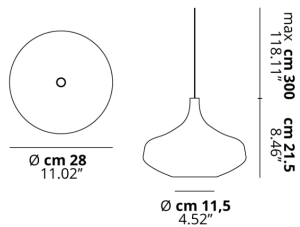

NOSTALGIA

Large

FEATURES

- Frame:** Metal
- Diffusor:** Blown Glass
- Dimmable:** Yes
- Dimmer:** Not Included
- Bulb:** Included

BULB

LED 2700K 1 x 9W | 900 lm

CERTIFICATION

SPECIFICATION SHEET

PHOTOMETRIC CURVE

FRAME	DIFFUSOR	LED COLOUR	CODE
Chrome	Chrome	2700K	154010
Chrome	Crystal	2700K	154009
Chrome	Gold	2700K	154011
Chrome	Rose Gold	2700K	154012