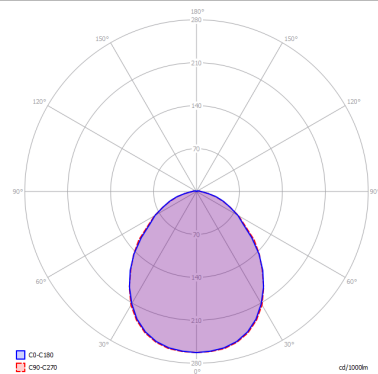

KELLY

Small Dome 50

FEATURES

- Frame:** Metal
- Diffusor:** Glass
- Dimmable:** Yes
- Dimmer:** Not Included
- Bulb:** Not Included

BULB

 **E26 Classic A** 3 x max 75W

or _____

 **E26 LED** 3 x max available

SPECIFICATION SHEET

CERTIFICATION

PHOTOMETRIC CURVE

FRAME	DIFFUSOR	LED COLOUR	CODE
 Coppery Bronze	 Glossy White	Optionally	141309
 Matte Black 9005	 Glossy White	Optionally	141316
 Matte White 9010	 Glossy White	Optionally	141302