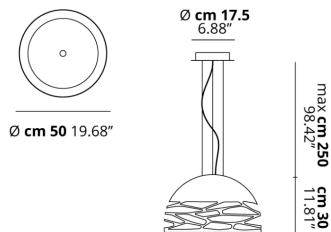

KELLY

Small Dome 50

FEATURES

- Frame:** Metal
- Diffusor:** Glass
- Dimmable:** Yes
- Dimmer:** Not Included
- Bulb:** Not Included

BULB

 **E26 Classic A** 3 x max 75W

or _____

 **E26 LED** 3 x max available

SPECIFICATION SHEET

CERTIFICATION

PHOTOMETRIC CURVE

FRAME	DIFFUSOR	LED COLOUR	CODE
 Coppery Bronze	 Glossy White	Optionally	141309
 Matte Black 9005	 Glossy White	Optionally	141316
 Matte White 9010	 Glossy White	Optionally	141302