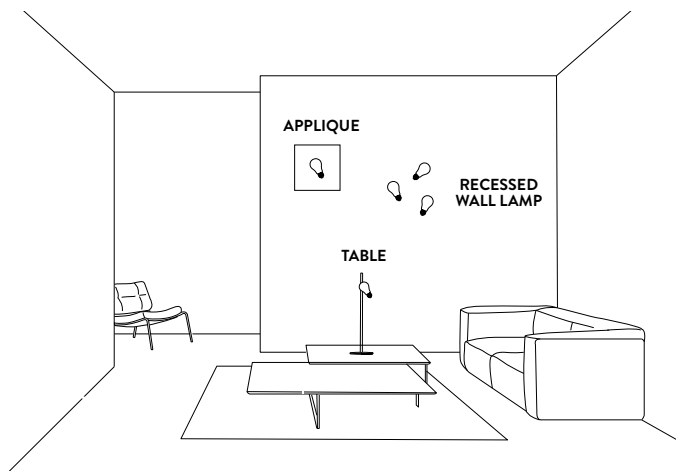

IDEA ENTIRE COLLECTION