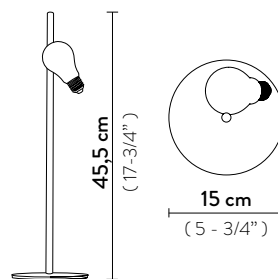

## IDEA - TABLE

DESIGN BY MARCANTONIO

TECHNICAL SPECIFICATIONS

### TABLE

BULBS: 1 X 4W G9 LED

Made of: Brushed Brass / Technopolymer

Color:  BRASS

CE IP 20   ENEC

WHITE AND BRASS