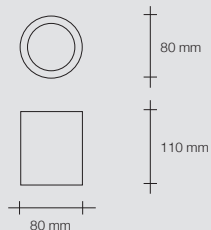

- T01 LED 9W - 6000°K

Lampadina led 730 lumen
LED light bulb 730 lumen