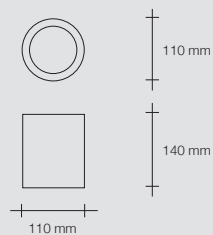

- T01 LED 9W - 6000°K

Lampadina led 730 lumen
LED light bulb 730 lumen