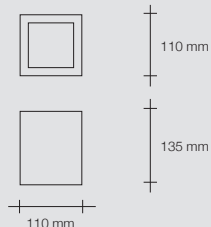

- Lampada da soffitto in gesso, risulta parte della parete e può essere tinteggiata.
- Lampadina installabile alogena, fluorescente o led con attacco GU10

- Plaster ceiling light, it becomes an integral part of the ceiling and can be painted.
- Takes a halogen, fluorescent or LED light bulb with GU10 connection

- Deckenlampe aus Gips, wird zu einem integrierenden Bestandteil der Wand und kann angestrichen werden.
- Installierbar sind Halogenlampe, Leuchtstofflampe oder Led mit Anschluss GU10

- Lámpara para techo de yeso, entra a formar parte del mismo y se puede pintar.
- Acepta bombillas halógenas, fluorescentes o de LED con casquillo GU10

- Гипсовая лампа для потолка, станет неотъемлемой частью самого потолка и ее можно покрасить.
- Можно устанавливать галогенные, флуоресцентные и светодиодные лампочки с цоколем GU10.

Omologazioni

Type-approvals

Zulassungen

Homologaciones

Омологации

T96 GU10

Portalamпада incluso - Lamp holder included
Lampenfassung eingeschlossen
Portalámparas incluido - Патрон лампы включается

Optional lampadine - Optional - Optional
Opción - Опция:

- T01 ALO 40W

Lampadina alogena 2800°K
Halogen light bulb 2800°K

- T01 LED 6W - 3000°K

Lampadina led 390 lumen
LED light bulb 390 lumen

- T01 LED 6W - 6500°K

Lampadina led 420 lumen
LED light bulb 420 lumen

- T01 LED 7W - 3000°K

Lampadina led 450 lumen
LED light bulb 450 lumen

- T01 LED 7W - 6000°K

Lampadina led 500 lumen
LED light bulb 500 lumen

- T01 LED 9W - 3000°K

Lampadina led 680 lumen
LED light bulb 680 lumen

- T01 LED 9W - 6000°K

Lampadina led 730 lumen
LED light bulb 730 lumen

Esempio di prodotto verniciato
Example of painted product
Beispiel für das gestrichene Produkt
Ejemplo de producto pintado
Пример покрашенного прибора