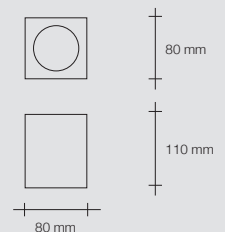

- Lampada da soffitto in gesso
- Lampadina installabile alogena, fluorescente o led con attacco GU10

- Plaster ceiling light
- Takes a halogen, fluorescent or LED light bulb with GU10 connection

- Deckenlampe aus Gips
- Installierbar sind Halogenlampe, Leuchtstofflampe oder Led mit Anschluss GU10

- Lámpara para techo de yeso
- Acepta bombillas halógenas, fluorescentes o de LED con casquillo GU10

- Потолочный светильник из гипса
- Можно устанавливать галогенные, флуоресцентные и светодиодные лампочки с цоколем GU10.

Omologazioni

Type-approvals

Zulassungen

Homologaciones

Омологации

T179 GU10

Portalampada incluso - Lamp holder included
Lampenfassung eingeschlossen
Portalámparas incluido - Патрон лампы включается

Optional lampadine - Optional - Optional
Opción - Опция:

- T01 Alo 40W

Lampadina alogena 2800°K
Halogen light bulb 2800°K

- T01 LED 6W - 3000°K

Lampadina led 390 lumen
LED light bulb 390 lumen

- T01 LED 6W - 6500°K

Lampadina led 420 lumen
LED light bulb 420 lumen

- T01 LED 7W - 3000°K

Lampadina led 450 lumen
LED light bulb 450 lumen

- T01 LED 7W - 6000°K

Lampadina led 500 lumen
LED light bulb 500 lumen

- T01 LED 9W - 3000°K

Lampadina led 680 lumen
LED light bulb 680 lumen

- T01 LED 9W - 6000°K

Lampadina led 730 lumen
LED light bulb 730 lumen

Esempio di prodotto verniciato
Example of painted product
Beispiel für das gestrichene Produkt
Ejemplo de producto pintado
Пример покрашенного прибора