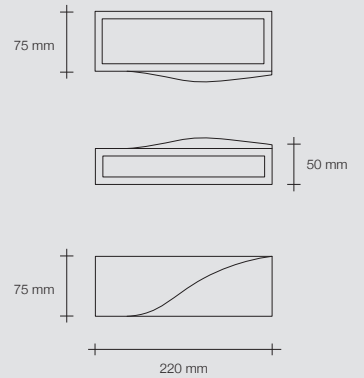

**Омологации**

CE ▽ ⊕

T200

\_1x40W  
\_G9

- Lampada da parete gesso biemissione.  
- Lampadina installabile alogena, fluorescente o led con attacco G9.

- Plaster, dual emission wall light.  
- Takes a halogen, fluorescent or LED light bulb with G9 connection.