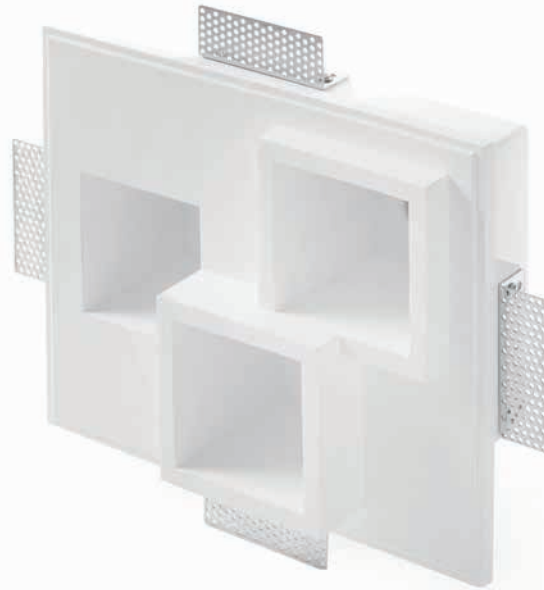

Concealed recessed fitting for false ceilings with two lights in a single block. Once the false ceiling has been plastered, the recessed fitting will become an integral part of the ceiling and can be painted.
- Opening required for installation: 190x250 mm.

- **T01 LED 9W - 6000°K**
Lampadina led 730 lumen
LED light bulb 730 lumen

Vedi tabella fotometrica pag. 286-287-288-289-290-291-292-293
See photometric table on page 286-287-288-289-290-291-292-293

Incasto invisibile per controsoffitti a tre luci in un blocco.
Dopo aver rasato a gesso il controsoffitto, l'incastro risulta parte integrante del soffitto stesso e può essere tinteggiato.
- Apertura per installazione 240x290 mm.

Concealed recessed fitting for false ceilings with three lights in a single block. Once the false ceiling has been plastered, the recessed fitting will become an integral part of the ceiling and can be painted.
- Opening required for installation: 240x290 mm.

Nicht sichtbarer Einbau für abgehängte Decken mit drei Leuchten in einem Block. Nachdem die abgehängte Decke glatt verputzt wurde, wird die Einbauleuchte zu einem integrierenden Bestandteil der Decke und kann gestrichen werden.
- Öffnung zur Installation 240x290 mm.