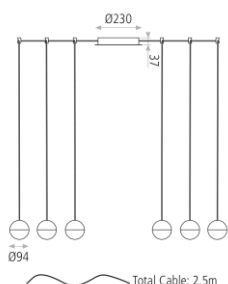

TIPO	TYPE	TYPE
Colgante	Pendant lamp	Suspension
ACABADO	FINISH	FINITION
Negro Texturado/Op	Textured Black/Opal	Noir Texturé/Opal
MATERIAL	MATERIAL	MATIÈRE
Metal/Plástico	Metal/Plastic	Metal/Plastique
DETALLES	DETAILS	DÉTAILS

DETALLES / DETAILS / DÉTAILS

LED

COMPONENTS / MAIN PARTS / COMPOSANTS

1 x DRIVER EAGLERISE: EIP040C0700LSR 34'5-57'5V 700mA PF>0'9

MEDIDAS / MEASURES

	Length (mm)	Width (mm)	Height (mm)		Gross (Kg)	Net (Kg)
Box 1	500	270	650	Weight 1	3,83	3,12
Box 2	0	0	0	Weight 2	0,00	0,00