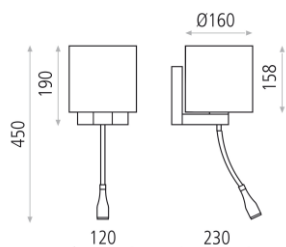

TIPO	TYPE	TYPE
Aplique	Wall Lamp	Applique
ACABADO	FINISH	FINITION
Blanco texturado	Textured White	Blanc Texturé
MATERIAL	MATERIAL	MATIÈRE
Metal/Algodón	Metal/Cotton	Métal/Coton
DETALLES	DETAILS	DÉTAILS

DETALLES / DETAILS / DÉTAILS

COMPONENTS / MAIN PARTS / COMPOSANTS

1 x DRIVER EAGLERISE: ELP03SS1 2'5-4'2V 700mA

1 x PCB WITH SAMSUNG LED DIODE 1X3W 3000K WITH RED AND BLACK WELDED WIRES 40cm

MEDIDAS / MEASURES

	Length (mm)	Width (mm)	Height (mm)	KG	Gross (Kg)	Net (Kg)
Box 1	320	215	210	Weight 1	1,44	1,23
Box 2	0	0	0	Weight 2	0,00	0,00