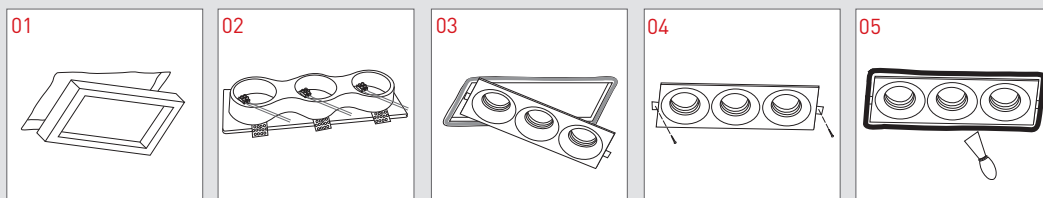

Montaggio cassaforma per laterizio
Formwork assembly for brickwork
Einbau der Verschalung für Mauerwerk
Montaje encofrado para ladrillos
Установка опалубки для кирпичной стены