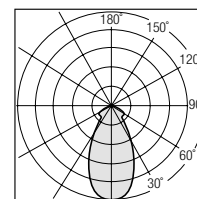

Spot in aluminum connected directly to mains (220-240Volt) for outdoor lighting in various shapes, different power output and different optics. It can also be used with a picket (ordered separately).

DIMENSIONI | DIMENSION

SISTEMI DI FISSAGGIO FIXING SYSTEMS

Optional: Picchetto / Spike

DIAGRAMMI FOTOMETRICI | PHOTOMETRIC DIAGRAM

Diagramma Polare (20°)

Diagramma Conico (8W)

h(m)	Ø(cm)	(lux)
1	28	3613
1.5	42	1492
2	56	810
2.5	70	508
3	85	348

Diagramma Polare (30°)

Diagramma Conico (8W)

h(m)	Ø(cm)	(lux)
1	46	2504
1.5	69	1029
2	92	557
2.5	115	349
3	138	240

Diagramma Polare (50°)

Diagramma Conico (8W)

h(m)	Ø(cm)	(lux)
1	82	2041
1.5	124	836
2	165	453
2.5	207	284
3	248	194