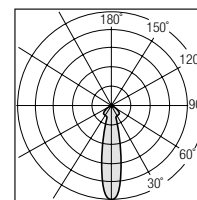

Spot in aluminum connected directly to mains (220-240Volt) for outdoor lighting in various shapes, different power output and different optics. It can also be used with a picket (ordered separately).

DIMENSIONI | DIMENSION

SISTEMI DI FISSAGGIO FIXING SYSTEMS

Optional: Picchetto / Spike

DIAGRAMMI FOTOMETRICI | PHOTOMETRIC DIAGRAM

Diagramma Polare (20°)

Diagramma Conico (8W)

h(m)	Ø(cm)	(lux)
1	28	3613
1.5	42	1492
2	56	810
2.5	70	508
3	85	348

Diagramma Polare (30°)

Diagramma Conico (8W)

h(m)	Ø(cm)	(lux)
1	46	2504
1.5	69	1029
2	92	557
2.5	115	349
3	138	240

Diagramma Polare (50°)

Diagramma Conico (8W)

h(m)	Ø(cm)	(lux)
1	82	2041
1.5	124	836
2	165	453
2.5	207	284
3	248	194