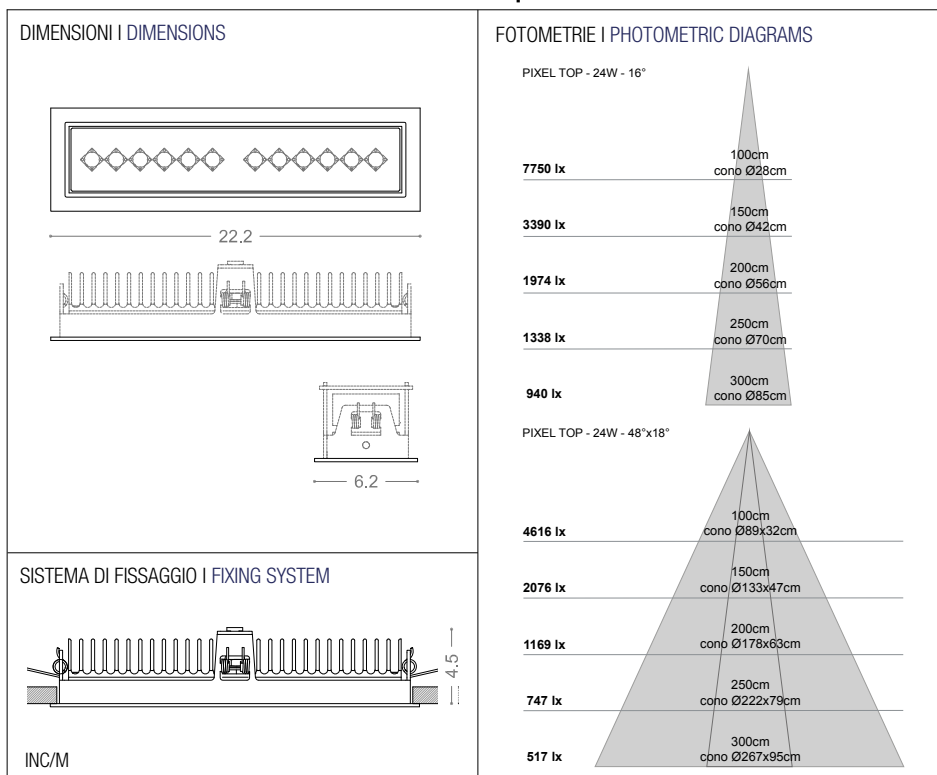

Potenza | Power 24W - 700mA | 220/240Vac

Flusso Nominale | Total Efficiency Lm 2400 (W) | 2640 (N)

finitura | finishes	cod.	Led	Opt
Nero | Black	35290 __	W	16
Bianco - Nero White - Black	35291 __	N	25
			EL

Alimentatore remoto incluso
Included remote transformer
Sistema di accensione: On/Off
Power system : On/Off