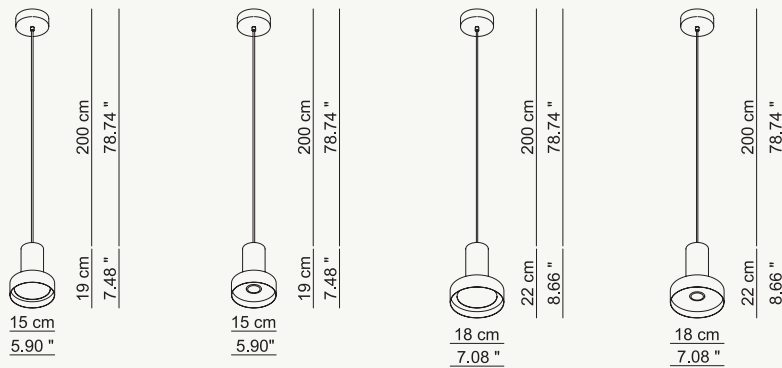

TECHNICALS

*sospensione, suspension, suspension,
Hängeleuchte, suspensión*