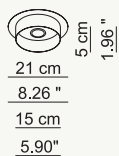

INDOOR IP20

TECHNICALS