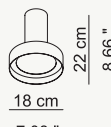

TECHNICALS