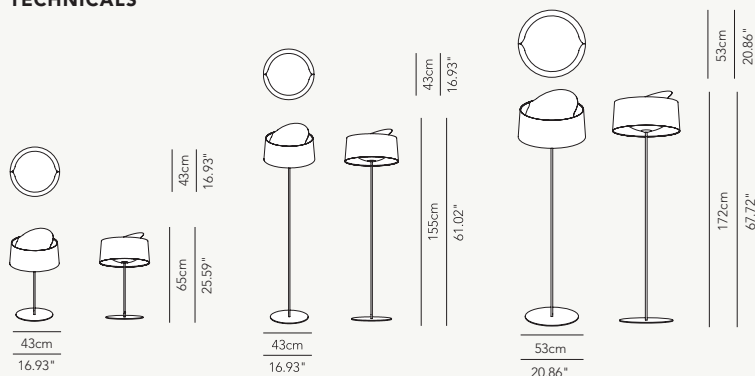

TECHNICALS

FINISHES

cotton

washable

* on demand