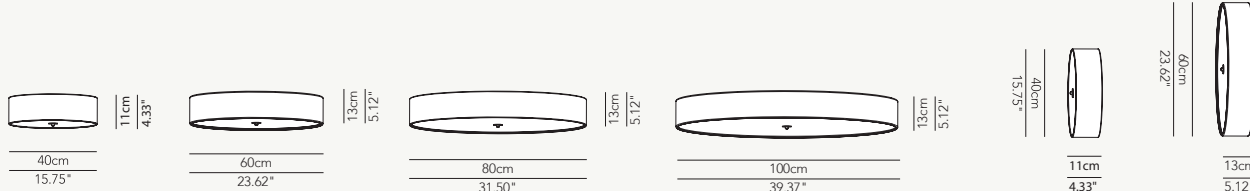

TECHNICALS

FINISHES

cotton

lycra

plissé

plissé ribbon

met. pvc

washable

** cable on measure
* on demand