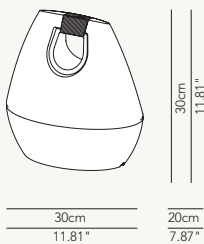

TECHNICALS

FINISHES

white

salmon

sage green