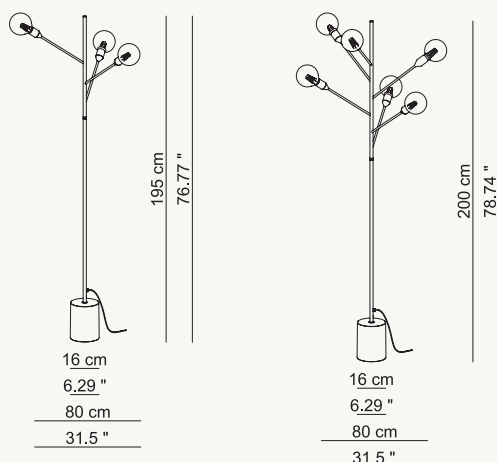

TECHNICALS