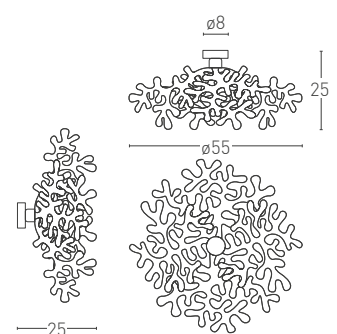

LEAVES S/21

Design VillaTosca

LEAVES è la più piccola versione della serie, disponibile come sospensione o applique/plafone. Realizzata in fogli di metallo tagliati a laser e successivamente modellati a mano, è disponibile nelle finiture: nero lucido, bianco lucido, verde chartreuse, rosso, foglia oro e foglia argento. Per la versione a sospensione, è possibile decentrare l'attacco a soffitto rispetto al rosone o ordinare un rosone con doppia uscita per collegare due lampade.

LEAVES is the smallest version of the collection, available as suspension or wall/ceiling lamp. Made of metal leaves shaped by hand. Available in glossy black, glossy white, chartreuse green, red, gold and silver foil finishes. The suspension lamps may be mounted on the ceiling off centre with respect to the ceiling rose alternatively a double socket ceiling rose is available to facilitate the connection of two lamps.

「リーフス」シリーズの中で一番小さな製品。ペンダント/シーリング/ウォールタイプの三種類に対応することができます。レーザーカットされたメタルを手作業で折り曲げています。塗装は、ブラック光沢、ホワイト光沢、ライトグリーン、レッド、金箔仕上げ、銀箔仕上げの中から選択できます。ペンダントタイプの場合は、フランジから別の位置に配置することができます。さらに、オーダーでひとつのフランジから二体のランプに電源供給することも可能です。

LEAVES S

LEAVES 21

Units: cm

Finishes

- 112 Glossy black
- 114 Glossy white
- 119 Chartreuse green
- 120 Red
- 130 Gold foil
- 131 Silver foil

Cable

Transparent

Light source

LEAVES S

E27 ECO Fluo Globe ø100 mm
max 1x24W

Suggested light source

LEAVES 21

E27 Special Mirror Silver
max 1x100W

Certification

CE EAC PS E F Classe I IP20