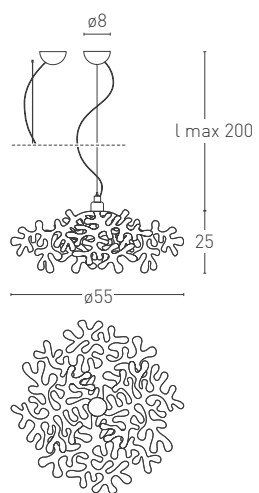

LEAVES S/21

Design VillaTosca

LEAVES è la più piccola versione della serie, disponibile come sospensione o applique/plafone. Realizzata in fogli di metallo tagliati a laser e successivamente modellati a mano, è disponibile nelle finiture: nero lucido, bianco lucido, verde chartreuse, rosso, foglia oro e foglia argento. Per la versione a sospensione, è possibile decentrare l'attacco a soffitto rispetto al rosone o ordinare un rosone con doppia uscita per collegare due lampade.

LEAVES is the smallest version of the collection, available as suspension or wall/ceiling lamp. Made of metal leaves shaped by hand. Available in glossy black, glossy white, chartreuse green, red, gold and silver foil finishes. The suspension lamps may be mounted on the ceiling off centre with respect to the ceiling rose alternatively a double socket ceiling rose is available to facilitate the connection of two lamps.

「リーフス」シリーズの中で一番小さな製品。ペンダント/シーリング/ウォールタイプの三種類に対応することができます。レーザーカットされたメタルを手作業で折り曲げています。塗装は、ブラック光沢、ホワイト光沢、ライトグリーン、レッド、金箔仕上げ、銀箔仕上げの中から選択できます。ペンダントタイプの場合は、フランジから別の位置に配置することができます。さらに、オーダーでひとつのフランジから二体のランプに電源供給することも可能です。

LEAVES S