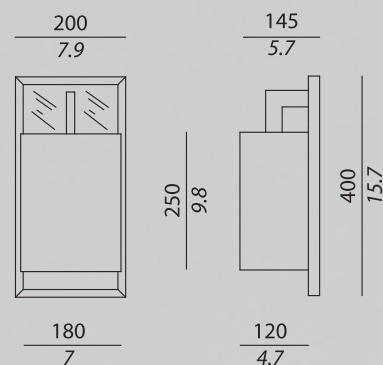

BOX SIZES

Box 1:

WIDTH : 47 cm / 18.5 inc

DEPTH : 33 cm / 13.1 inc

HIGHT : 24 cm / 9.5 inc

WEIGHT : 3 kg

TECHNICAL DRAWINGS

BONTARDI® COCO AP