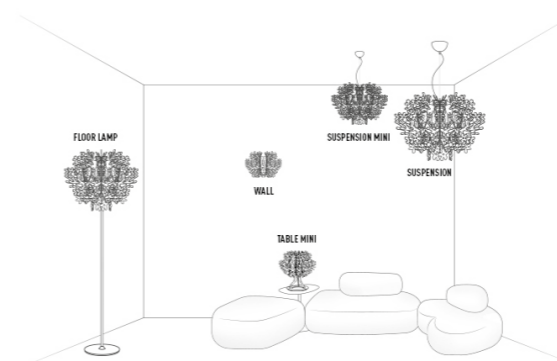

PRODOTTI	MISURE	COLORI	CODICE
TABLE LAMP - FIORELLINA Bulbs E14: 1 X 5W LED Filament Made of: Opalflex® / Cristalflex® Goldflex® / Steelflex® / Copperflex® With: Base matching colour (metallized version) Weight: net Kg 1,00 - gross Kg 1,50 Package: 34 x 39 x h38cm		- WHITE - FUMÉ - GOLD - SILVER - COPPER	FI014TAV0001W FI014TAV0001F FI014TAV0001O FI014TAV0001S FI014TAV0001RA
FLOOR LAMP Bulbs E27: 1 X 10W LED Filament Made of: Opalflex® / Cristalflex® With: Stainless Steel base and stem Weight: net Kg 5,74 - gross Kg 8,20 Package: A 3,70kg 39 x 36 x h10,5cm B 3,00kg 57 x 28 x h36cm C 1,50kg 9 x 9 x h167cm		- WHITE - FUMÉ	FI014PST0000W FI014PST0000F

FIORELLA ENTIRE COLLECTION

ENERGY CLASS

This luminaire is compatible with bulbs of the energy classes:

SLAMP: FIORELLA

874/2012